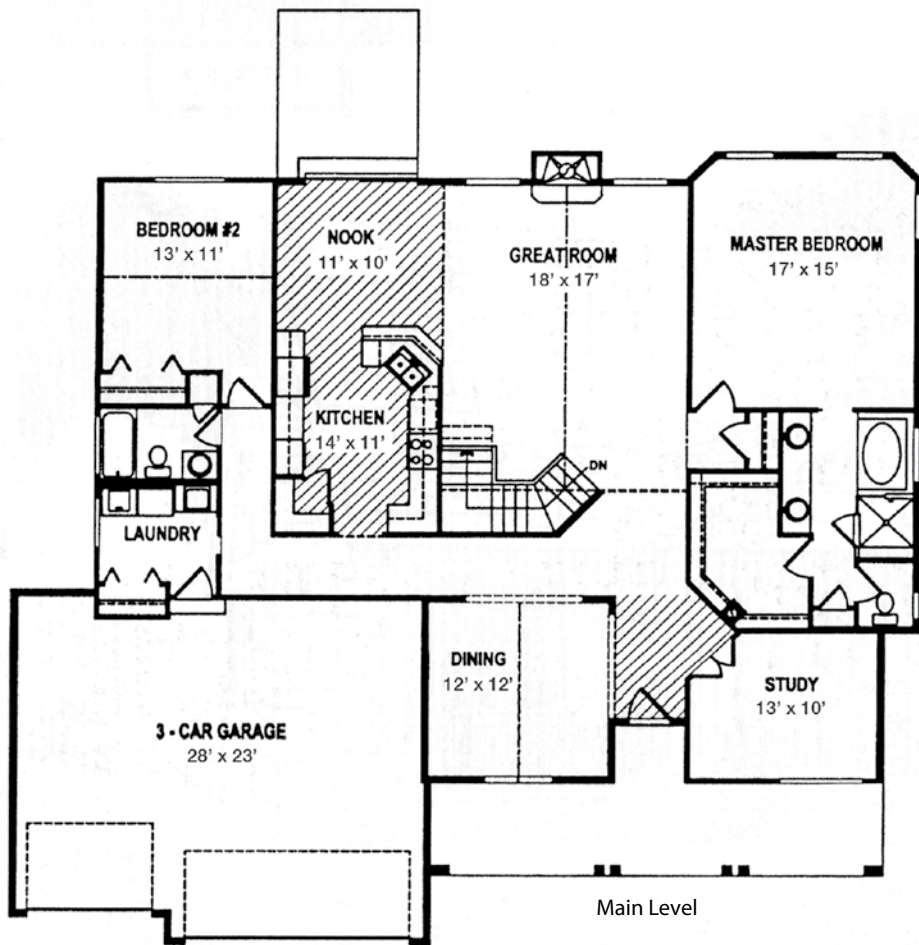

Goetzmann Custom Homes

THE QUIMBY

CRAFTSMAN

4377 Total Square Feet

Finished: 2212

Unfinished: 2165

THE QUIMBY | CRAFTSMAN

Goetzmann Custom Homes

THE QUIMBY

ENGLISH COTTAGE

4395 Total Square Feet

Finished: 2230

Unfinished: 2165

D. Calvey

WWW.GOETZMANNHOMES.COM

THE QUIMBY | ENGLISH COTTAGE