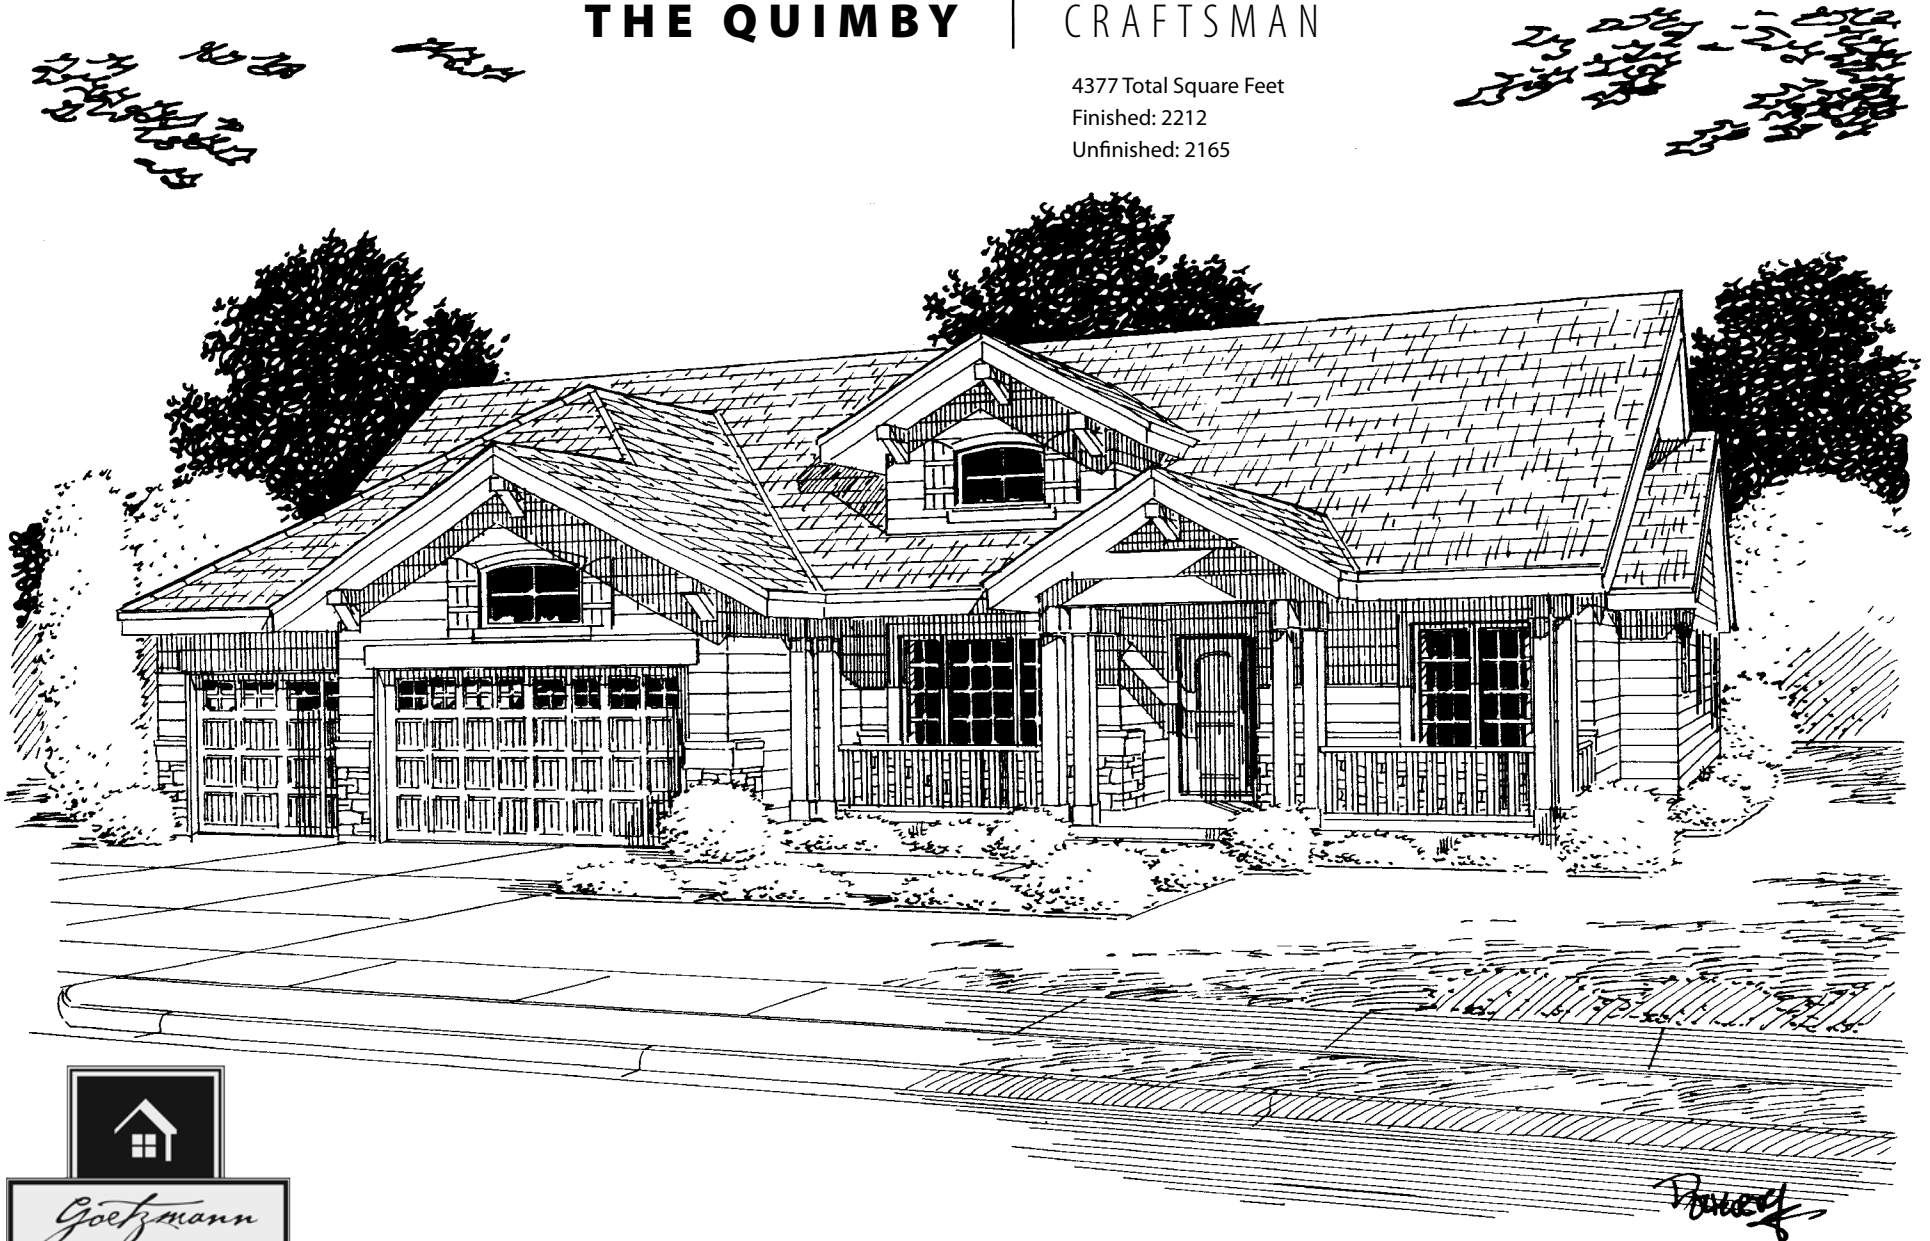

Goetzmann Custom Homes

THE QUIMBY

CRAFTSMAN

4377 Total Square Feet

Finished: 2212

Unfinished: 2165

THE QUIMBY | CRAFTSMAN

Goetzmann Custom Homes

THE QUIMBY

ENGLISH COTTAGE

4395 Total Square Feet

Finished: 2230

Unfinished: 2165

D. Calvey

WWW.GOETZMANNHOMES.COM

THE QUIMBY | ENGLISH COTTAGE