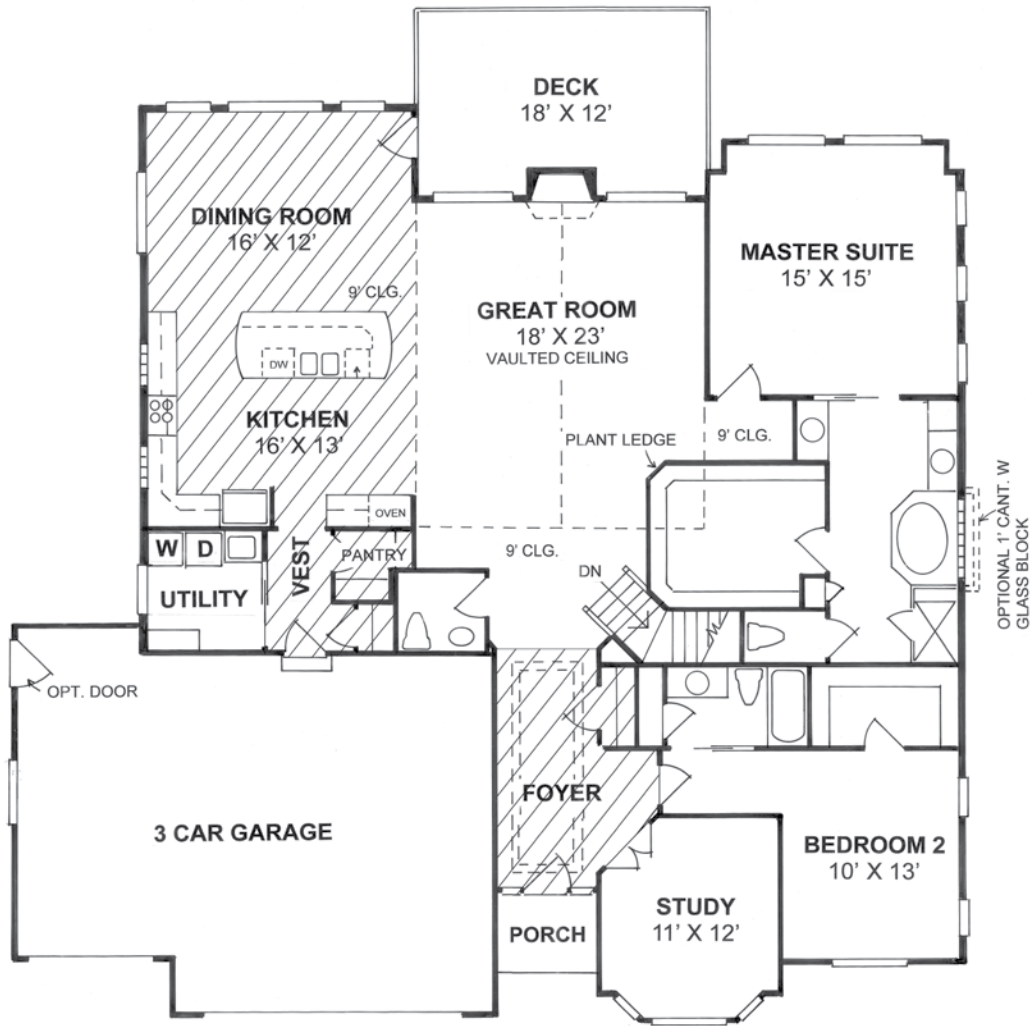

THE PINNACLE | TRADITIONAL

4434 Total Square Feet

Finished: 2298

Unfinished: 2136

# THE PINNACLE | TRADITIONAL

Main Level

Lower Level

**THE PINNACLE** | ENGLISH COTTAGE

4434 Total Square Feet

Finished: 2298

Unfinished: 2136