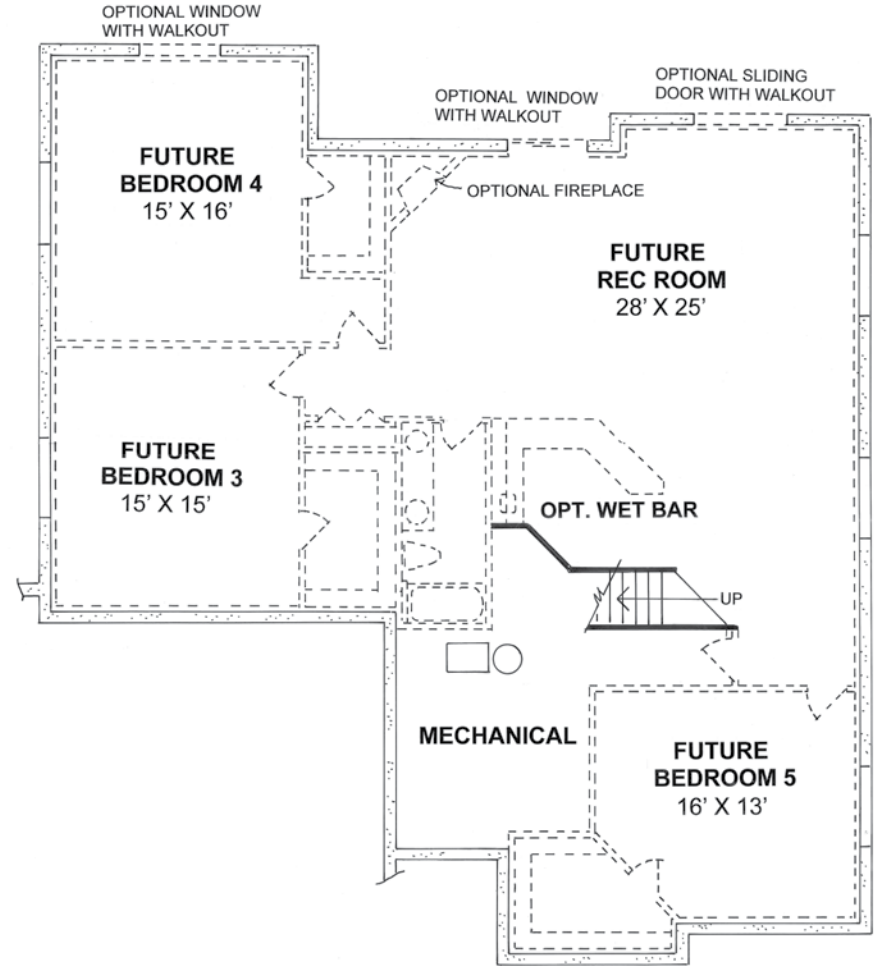

THE PINNACLE | TRADITIONAL

4434 Total Square Feet

Finished: 2298

Unfinished: 2136

# THE PINNACLE | TRADITIONAL

Main Level

Lower Level

**THE PINNACLE** | ENGLISH COTTAGE

4434 Total Square Feet

Finished: 2298

Unfinished: 2136