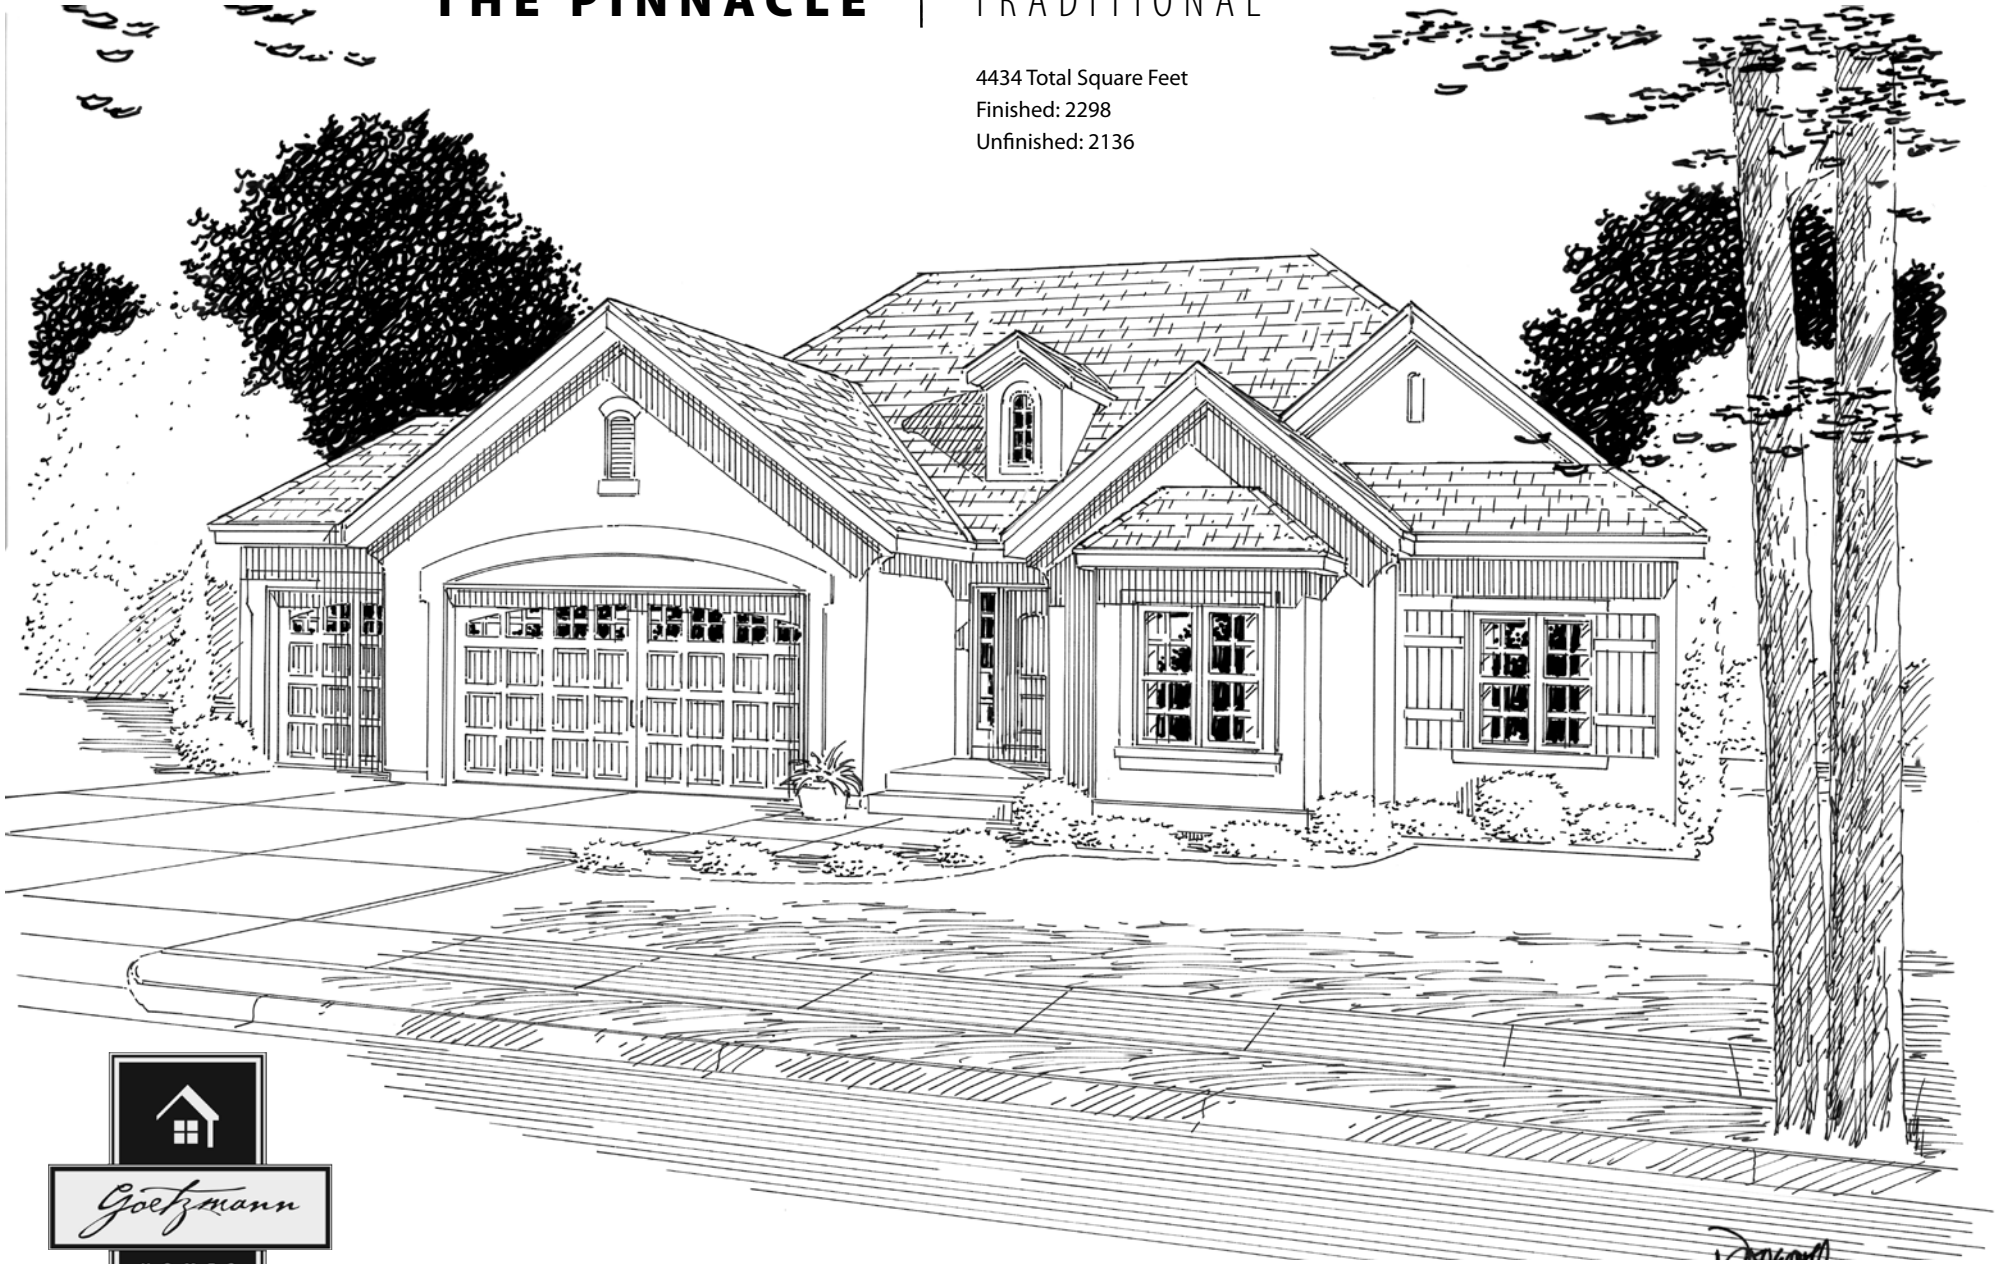

THE PINNACLE | TRADITIONAL

4434 Total Square Feet

Finished: 2298

Unfinished: 2136

# THE PINNACLE | TRADITIONAL

Main Level

Lower Level

**THE PINNACLE** | ENGLISH COTTAGE

4434 Total Square Feet

Finished: 2298

Unfinished: 2136